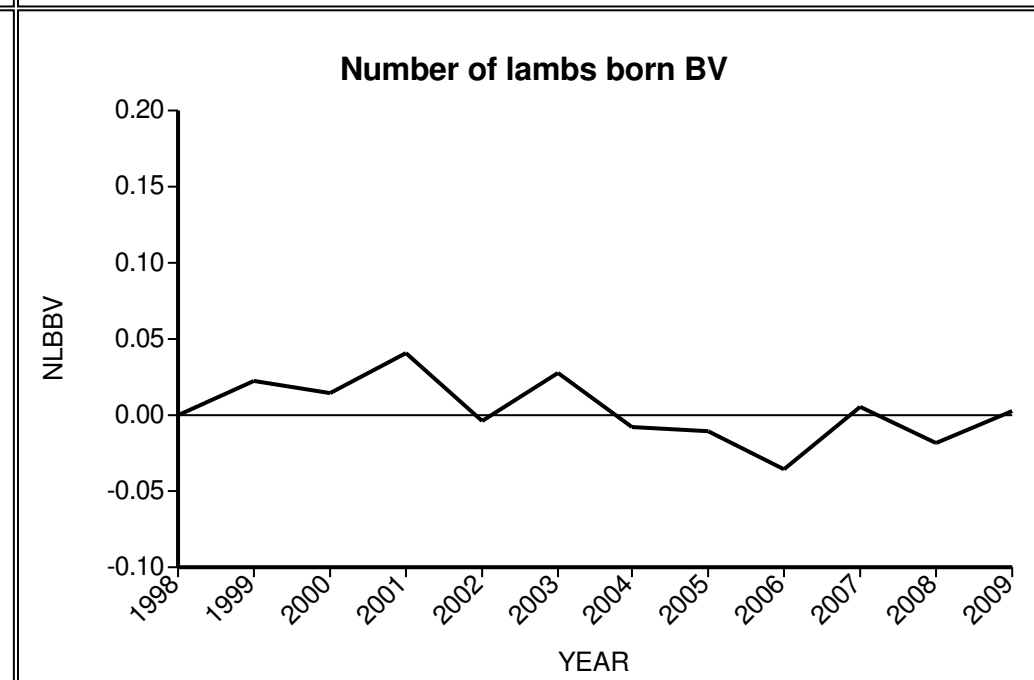

SIL Genetic Trends Graphs

GE Analysis #20381 11/3/2010

for Flock 165

SIL Genetic Trends Graphs

for Flock 165

GE Analysis #20381 11/3/2010