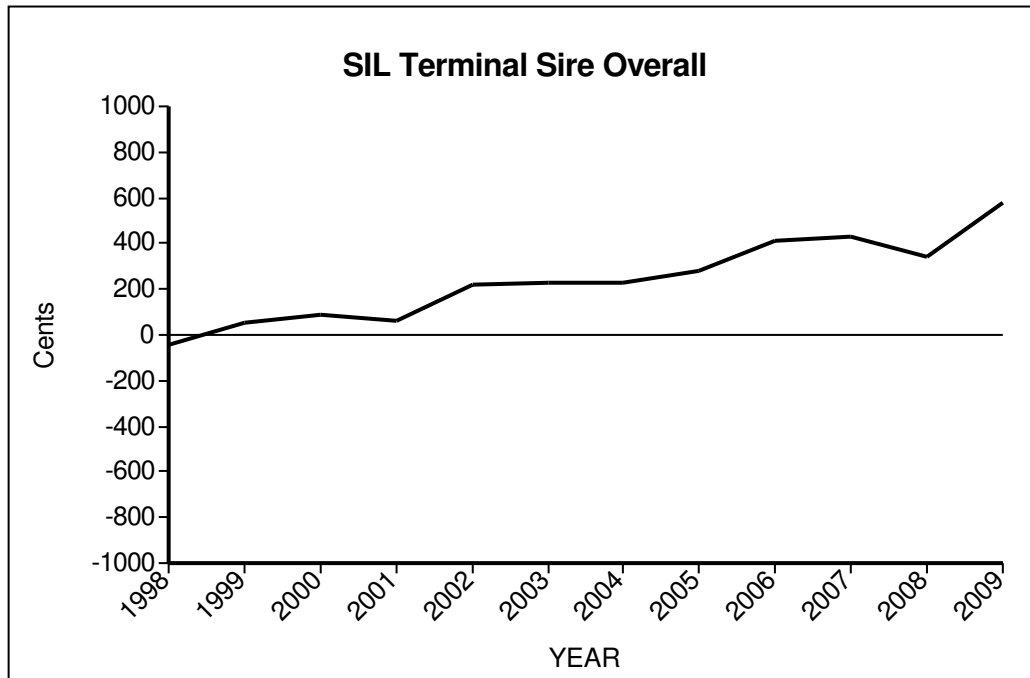

SIL Genetic Trends Graphs

GE Analysis #20381 11/3/2010

for Flock 165

SIL Genetic Trends Graphs

for Flock 165

GE Analysis #20381 11/3/2010