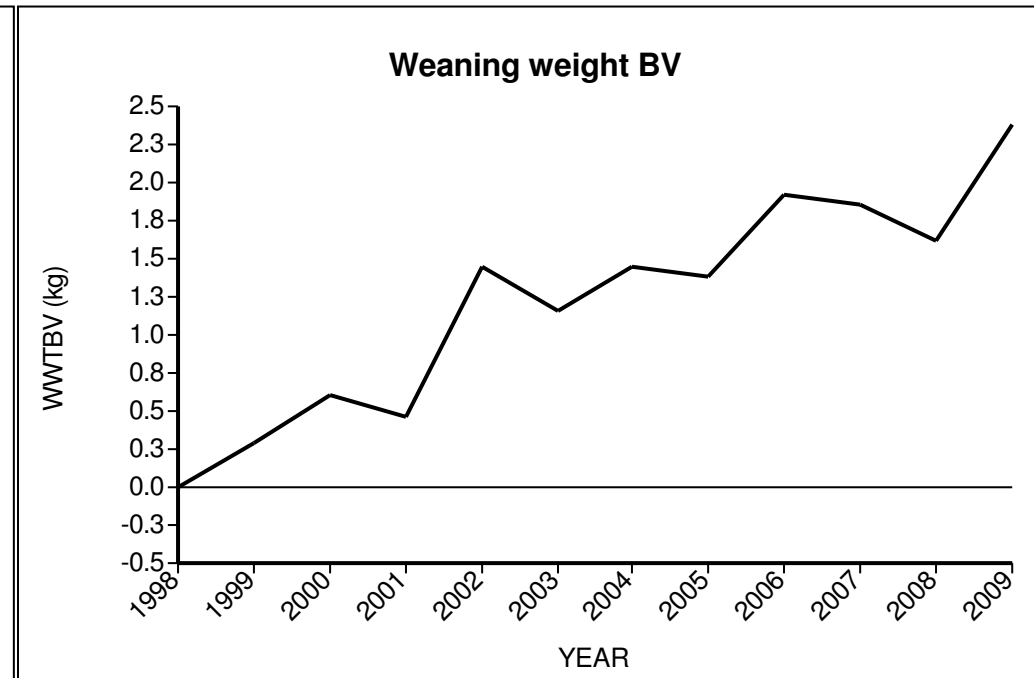

SIL Genetic Trends Graphs

GE Analysis #20381 11/3/2010

for Flock 165

SIL Genetic Trends Graphs

for Flock 165

GE Analysis #20381 11/3/2010