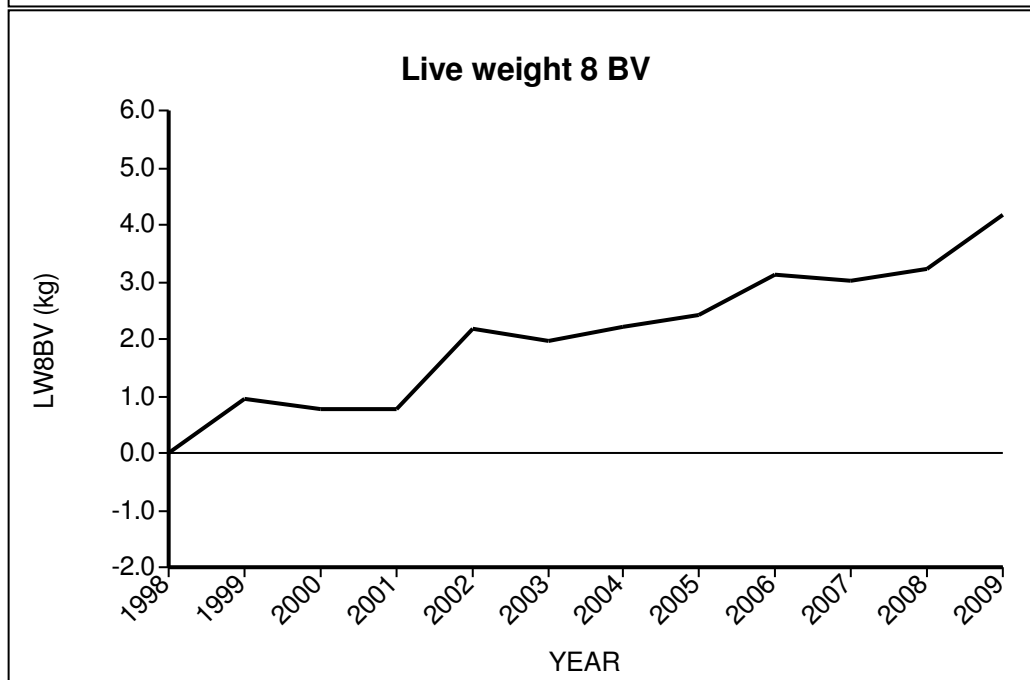

SIL Genetic Trends Graphs

GE Analysis #20381 11/3/2010

for Flock 165

SIL Genetic Trends Graphs

for Flock 165

GE Analysis #20381 11/3/2010